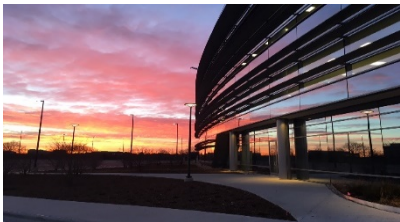

Check out the picture below:

That is a lot of water!

Completed Projects:

Clarksburg Premium Outlets, Clarksburg, MD:

Chamberlain Group Headquarters, Oak Brook, IL:

Recently Awarded:

Texas A&M University Nursing & Health Sciences Bldg., College Station, TX