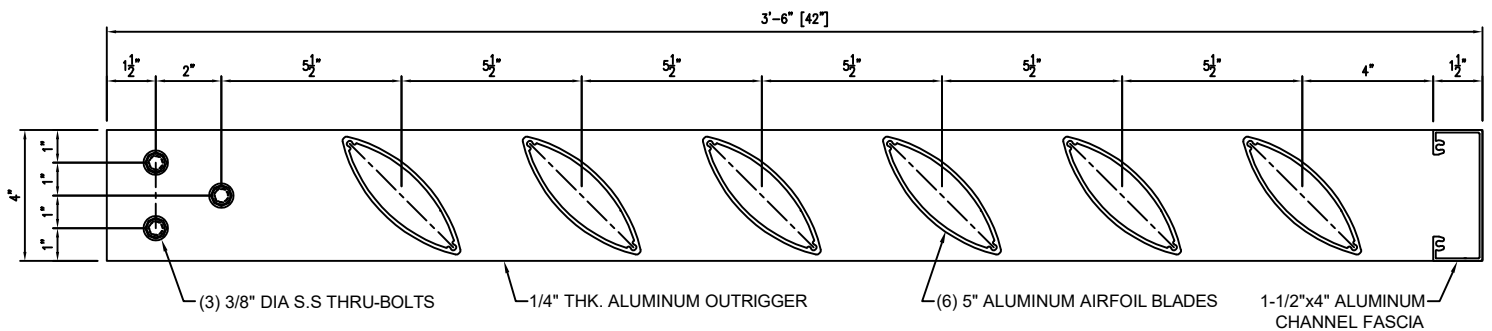

Ireland Series "GALWAY - 30"

Ireland Series "GALWAY - 42"

STANDARD SIZES/DIMENSIONS SHOWN FOR DESIGN PURPOSES. ADDITIONAL CHANGES TO SIZE CAN BE MADE AS NEEDED.

AGS INC
Architectural Grilles & Sunshades

info@agsshade.com
www.agsshade.com
708.479.9458