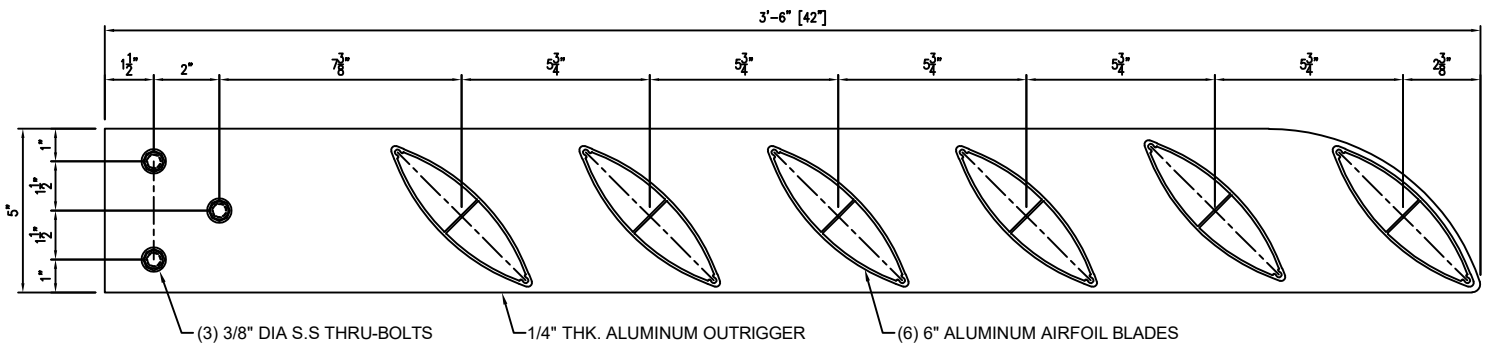

Ireland Series "KILKENNY - 30"

Ireland Series "KILKENNY - 42"

STANDARD SIZES/DIMENSIONS SHOWN FOR DESIGN PURPOSES. ADDITIONAL CHANGES TO SIZE CAN BE MADE AS NEEDED.

AGS INC
Architectural Grilles & Sunshades