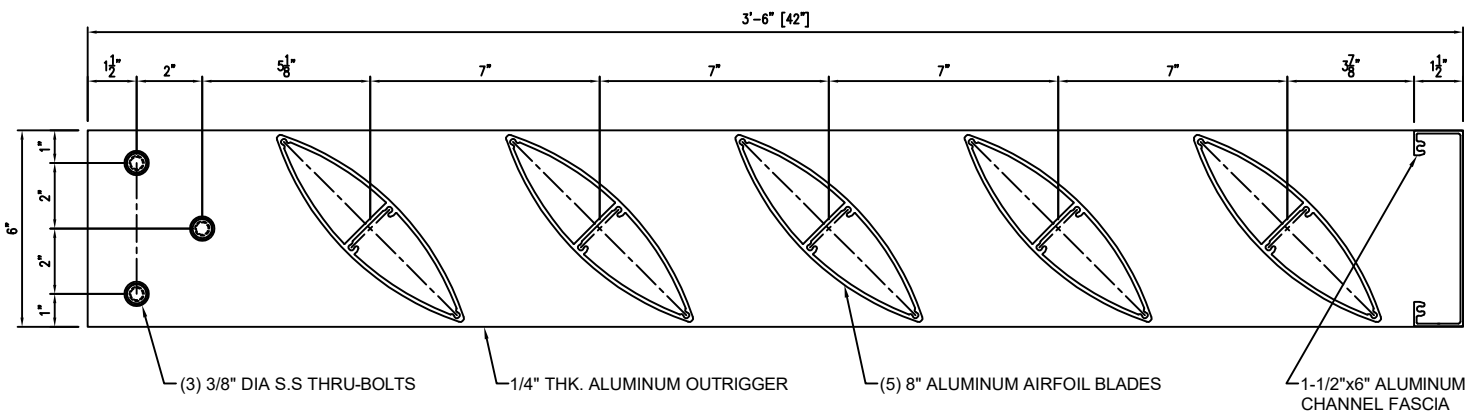

Ireland Series "LAOIS - 30"

Ireland Series "LAOIS - 42"

STANDARD SIZES/DIMENSIONS SHOWN FOR DESIGN PURPOSES. ADDITIONAL CHANGES TO SIZE CAN BE MADE AS NEEDED.

AGS INC
Architectural Grilles & Sunshades

info@agsshade.com
www.agsshade.com
708.479.9458