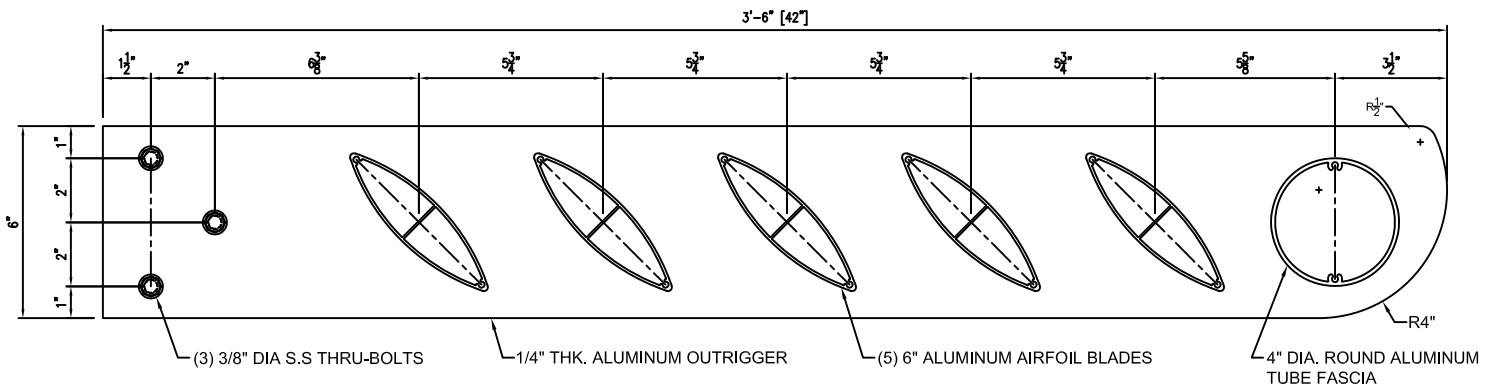

Ireland Series "LIMERICK - 30"

Ireland Series "LIMERICK - 42"

STANDARD SIZES/DIMENSIONS SHOWN FOR DESIGN PURPOSES. ADDITIONAL CHANGES TO SIZE CAN BE MADE AS NEEDED.

AGS INC
Architectural Grilles & Sunshades