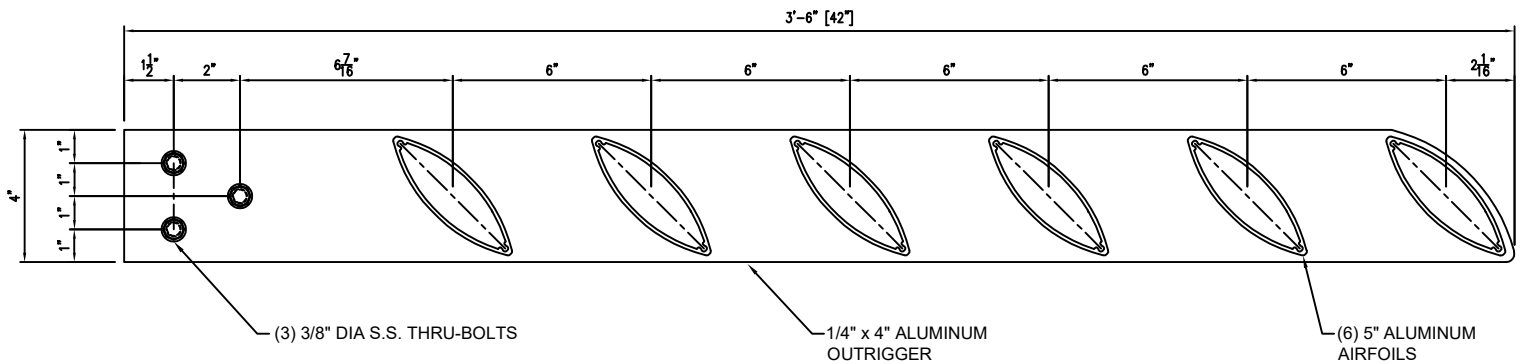

Ireland Series "TIPPERARY - 30"

Ireland Series "TIPPERARY - 42"

STANDARD SIZES/DIMENSIONS SHOWN FOR DESIGN PURPOSES. ADDITIONAL CHANGES TO SIZE CAN BE MADE AS NEEDED.

AGS INC
Architectural Grilles & Sunshades