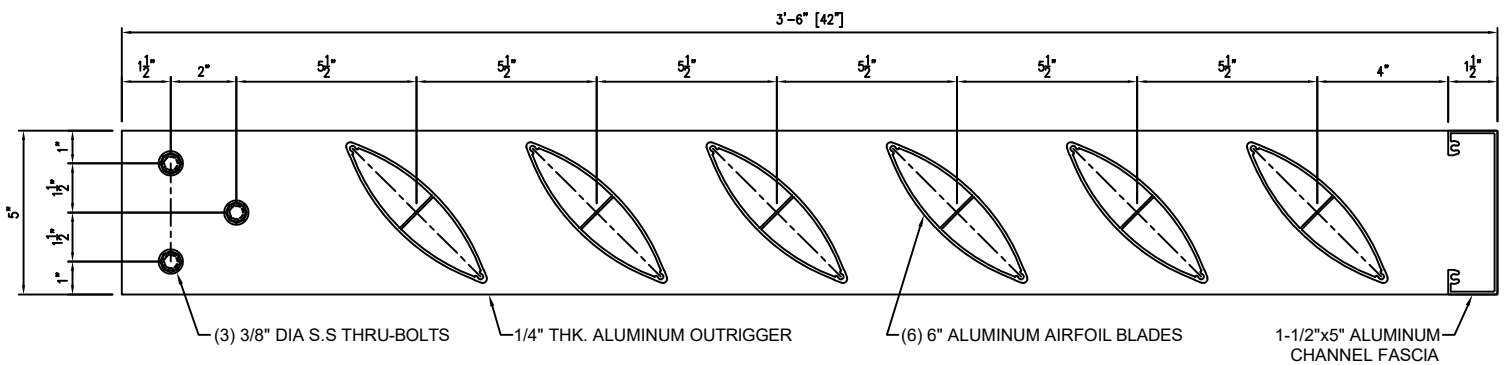

Ireland Series "WEXFORD - 30"

Ireland Series "WEXFORD - 42"

STANDARD SIZES/DIMENSIONS SHOWN FOR DESIGN PURPOSES. ADDITIONAL CHANGES TO SIZE CAN BE MADE AS NEEDED.

**AGS INC**  
Architectural Grilles & Sunshades