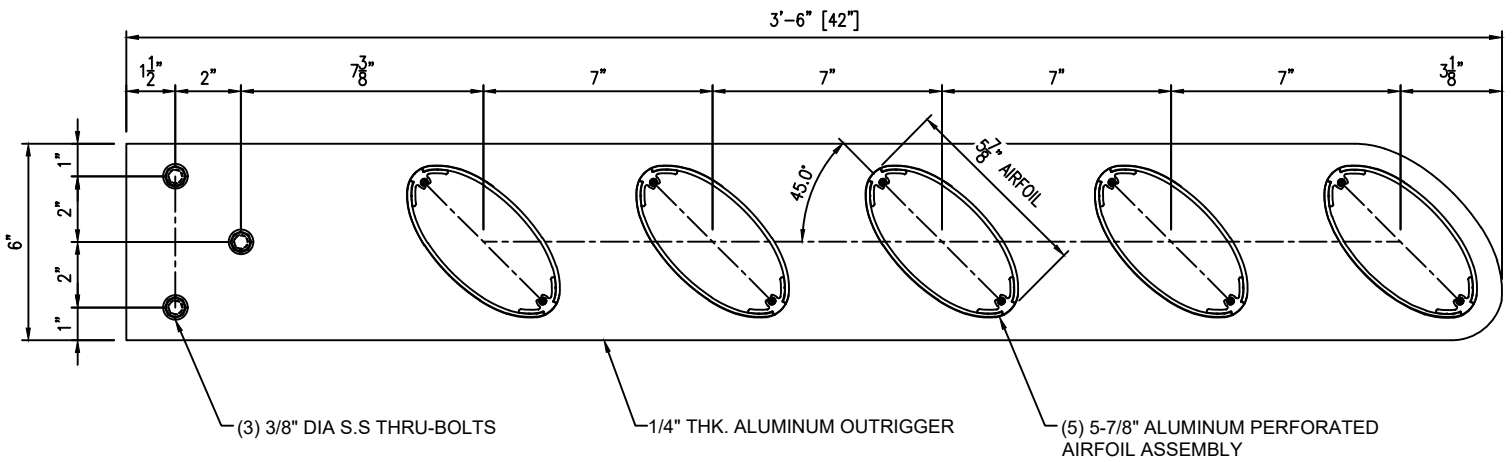

Ireland Series "BLARNEY - 30"

Ireland Series "BLARNEY - 42"

STANDARD SIZES/DIMENSIONS SHOWN FOR DESIGN PURPOSES. ADDITIONAL CHANGES TO SIZE CAN BE MADE AS NEEDED.

AGS INC
Architectural Grilles & Sunshades